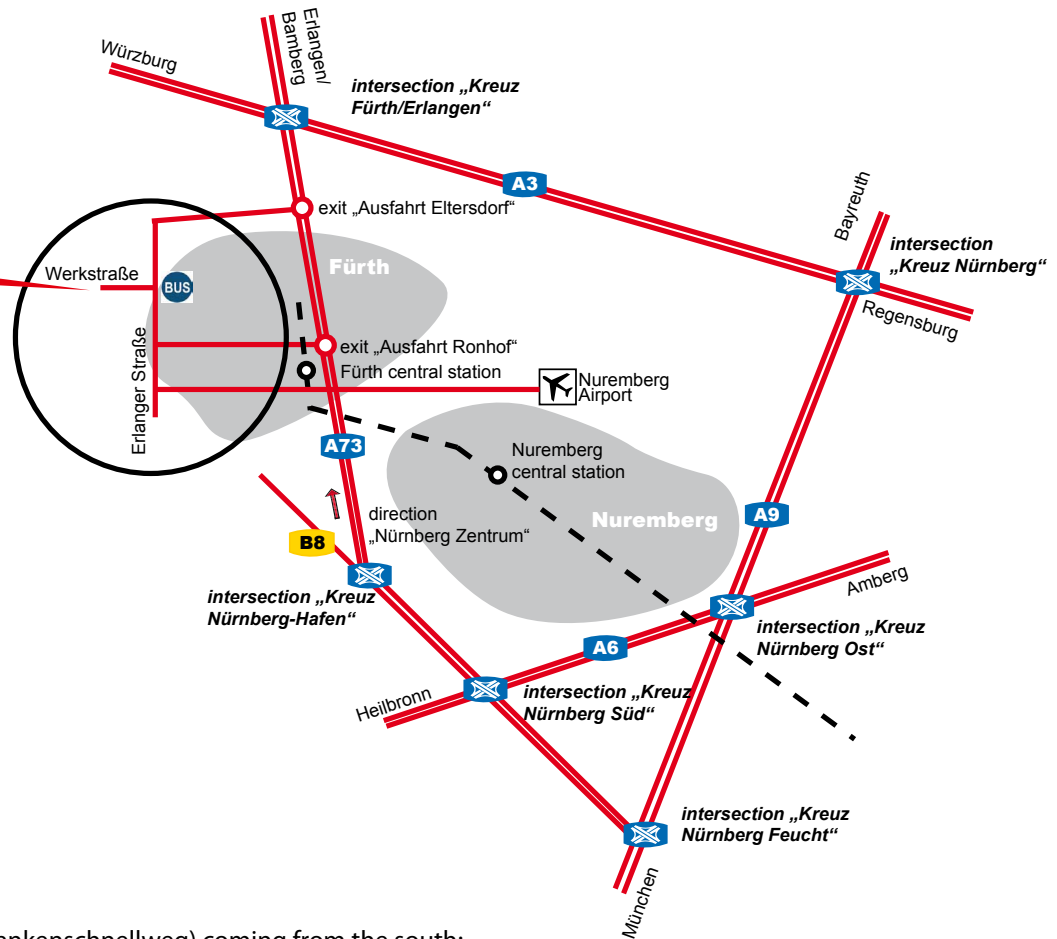

HOW TO FIND US.

SIMBA · DICKIE · GROUP
 Werkstraße 1
 90765 Fürth
 Tel.: +49 (0) 911 9765 - 01

By car:

From the A73 (Frankenschnellweg) coming from the south:

- Take exit Fürth-Ronhof
- Turn left into Seeackerstraße, follow for approx. 1km.
- Turn right into Erlanger Straße, follow for approx. 1.5km.
- At the SIMBA DICKIE GROUP advertising tower, turn left into Werkstraße.

From the A73 (Frankenschnellweg) coming from the north:

- Take the exit Erlangen-Eltersdorf
- Turn right towards Fürth-Stadeln and follow state road 2242 for approx. 5km
- At the SIMBA DICKIE GROUP advertising tower, turn right into Werkstraße.

By train:

From Fürth central station:

- Bus line 173/174 towards Atzenhof/Am Vacher Markt, bus stop Waldringstraße
- You can reach us by taxi from the train station in approx. 10 minutes.

From the airport:

- You can reach us by taxi from the airport in approx. 20 minutes.