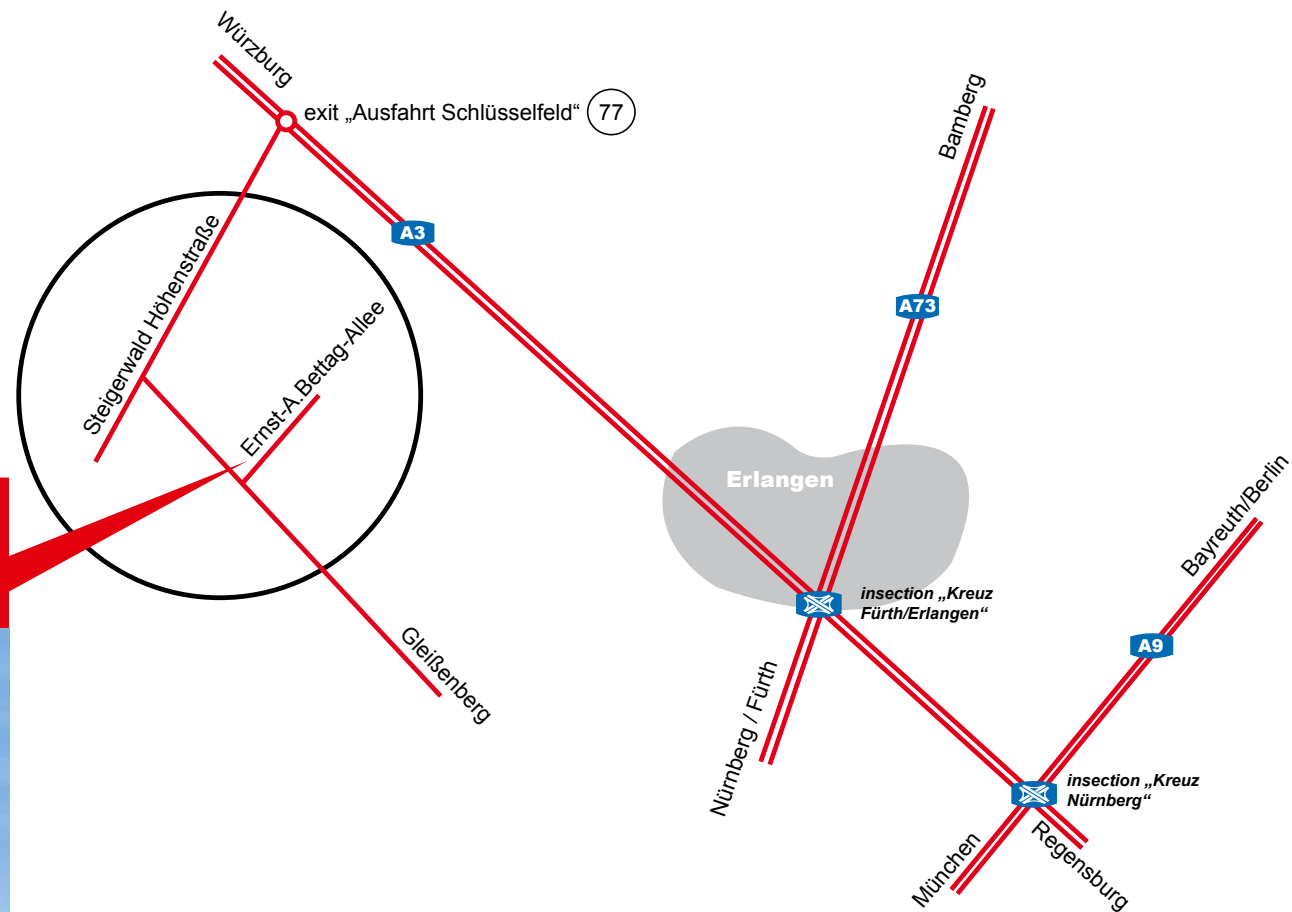

BIG-SPIELWARENFABRIK GmbH & Co. KG (Production)
 Ernst-A.-Bettag-Allee 10-30
 96152 Burghaslach
 Tel.: +49 (0) 9552 9301- 555

HOW TO FIND US.

By car:

From the A3:

- Take the exit Schlüsselfeld/Burghaslach
- Turn right into Steigerwald Höhenstraße, follow for approx. 1km.
- Turn left towards Gleißenberg, after approx. 400m turn into Ernst-A.-Bettag-Allee.